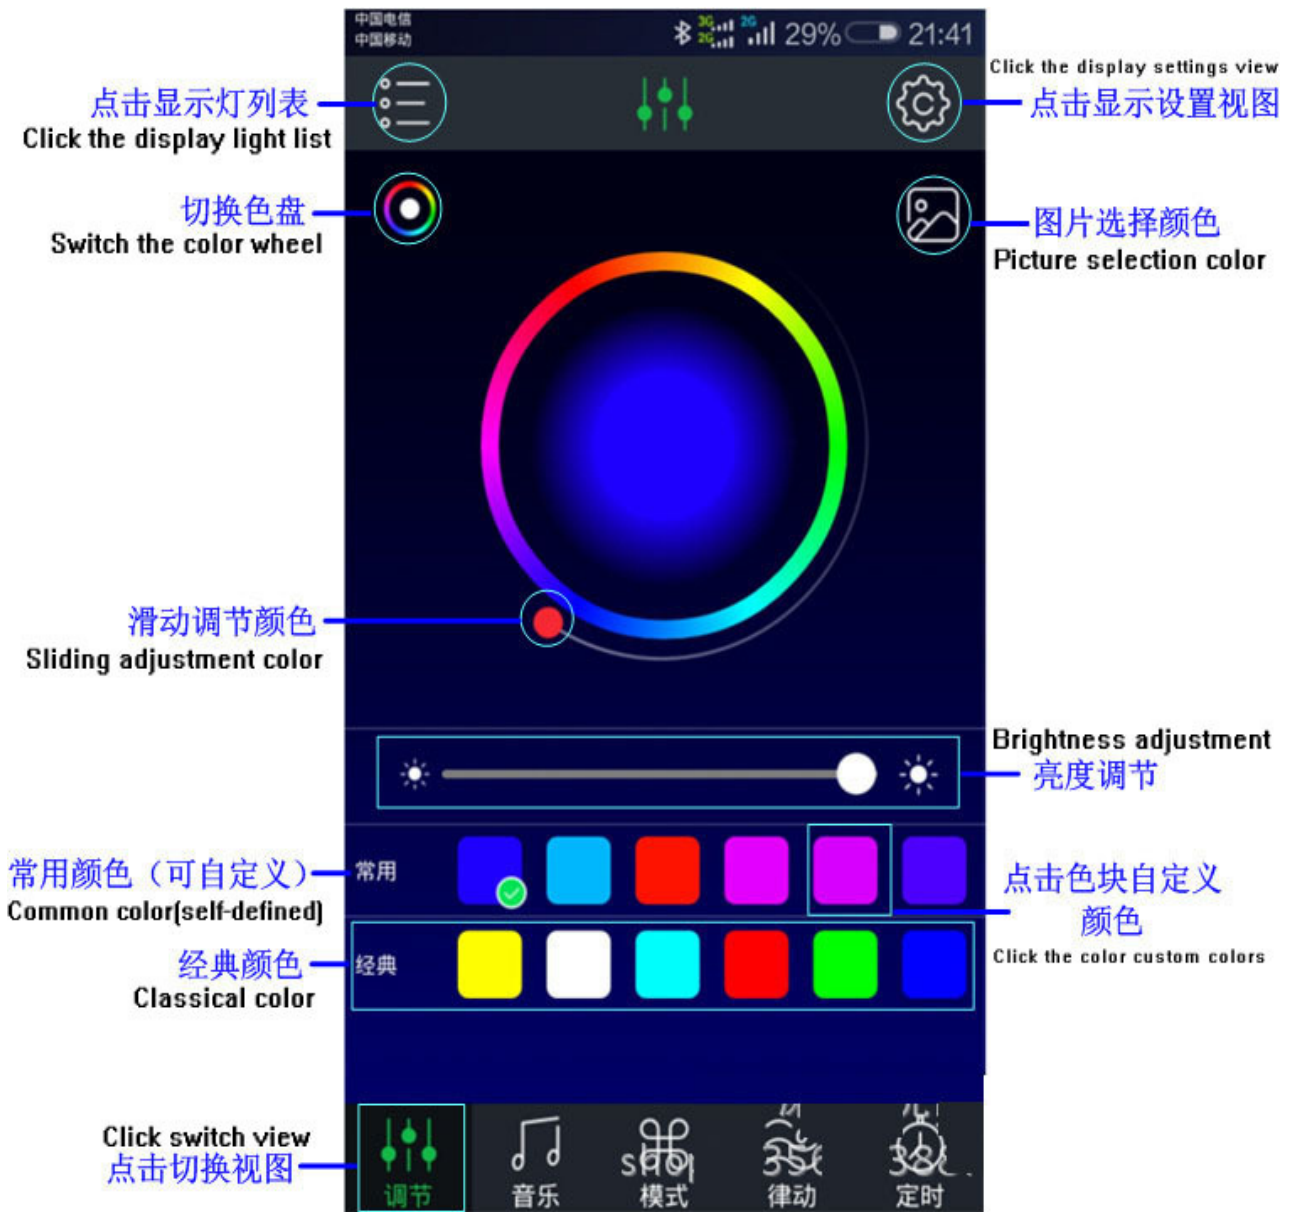

Product features

- 1, LED Bluetooth controller is directly through the mobile phone remote control, remote distance can reach 20M, without the need to set up, easy to connect, open the software within 5 seconds you can automatically connect the controller
- 2、 Can be set switch timing function.
- 3、 Follow the rhythm of the music changes
- 4、 Group control.
- 5、 brightness,speed Addition and subtraction
- 6、 Maximum can be 20 meters RGB or RBGW lamp
- 7、 The software shows that the text is based on the language of the mobile phone set up automatic transformation of Chinese or English

Animation effect:

- 1、 Colorful gradient
- 2、 All kinds of monochrome, double color gradient.
- 3、 All kinds of monochrome, double color, Colorful flashing.
- 4、 colorful jump
- 5、 Follow the rhythm of the music changes

info@derunledlights.com

1. scan two-dimensional code download application software

2. The software interface:

DERUN LIGHTING TECHNOLOGY CO., LTD

www.derunledlights.com

info@derunledlights.com

DERUN LIGHTING TECHNOLOGY CO., LTD

www.derunledlights.com

info@derunledlights.com

Wiring diagram:

Size chart

Attention

- 1 the output of the product can not be short, otherwise damage products
- 2 if the product is not connected to the success, please check whether there is a mobile phone connected to the vicinity of the product