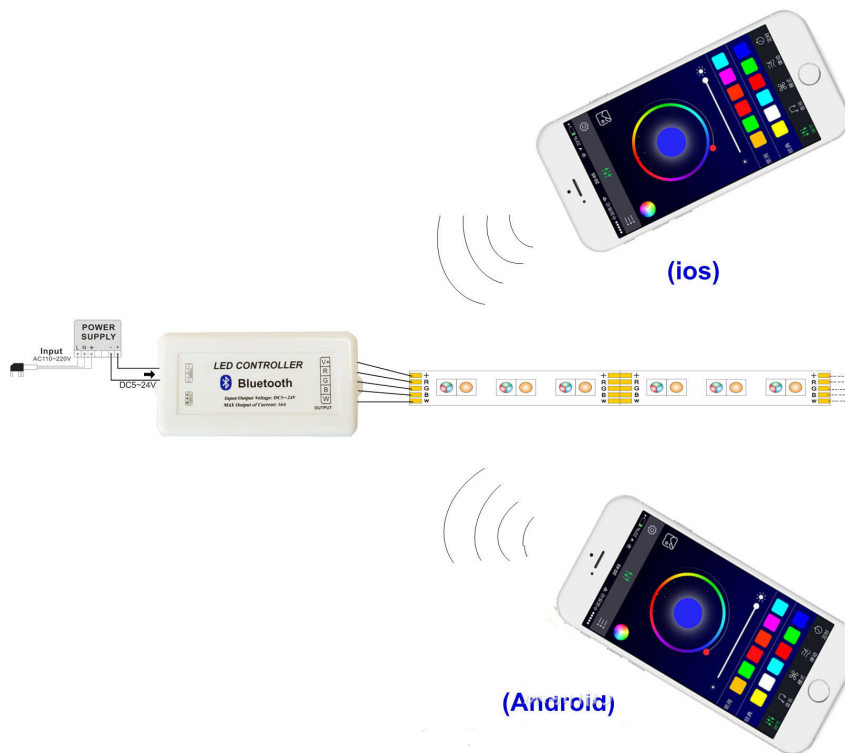

Product features

- 1, LED Bluetooth controller is directly through the mobile phone remote control, remote distance can reach 20M, without the need to set up, easy to connect, open the software within 5 seconds you can automatically connect the controller
- 2、 Can be set switch timing function.
- 3、 Follow the rhythm of the music changes
- 4、 Group control.
- 5、 brightness,speed Addition and subtraction
- 6、 Maximum can be 20 meters RGB or RBGW lamp
- 7、 The software shows that the text is based on the language of the mobile phone set up automatic transformation of Chinese or English

Product parameter:

- 1、 output voltage: DC5-24V
- 2、 power: 4*6A
- 3、 working temperature: -20-60°C
- 4、 weight: 0.06KG
- 5、 size: 10*4.5*2.3CM

Product introduction:

DERUN LIGHTING TECHNOLOGY CO., LTD

www.derunledlights.com

info@derunledlights.com

1. scan two-dimensional code download application software

2. The software interface:

DERUN LIGHTING TECHNOLOGY CO., LTD

www.derunledlights.com

info@derunledlights.com

DERUN LIGHTING TECHNOLOGY CO., LTD

www.derunledlights.com

info@derunledlights.com

Wiring diagram:

Size chart

Attention

- 1 the output of the product can not be short, otherwise damage products
- 2 if the product is not connected to the success, please check whether there is a mobile phone connected to the vicinity of the product